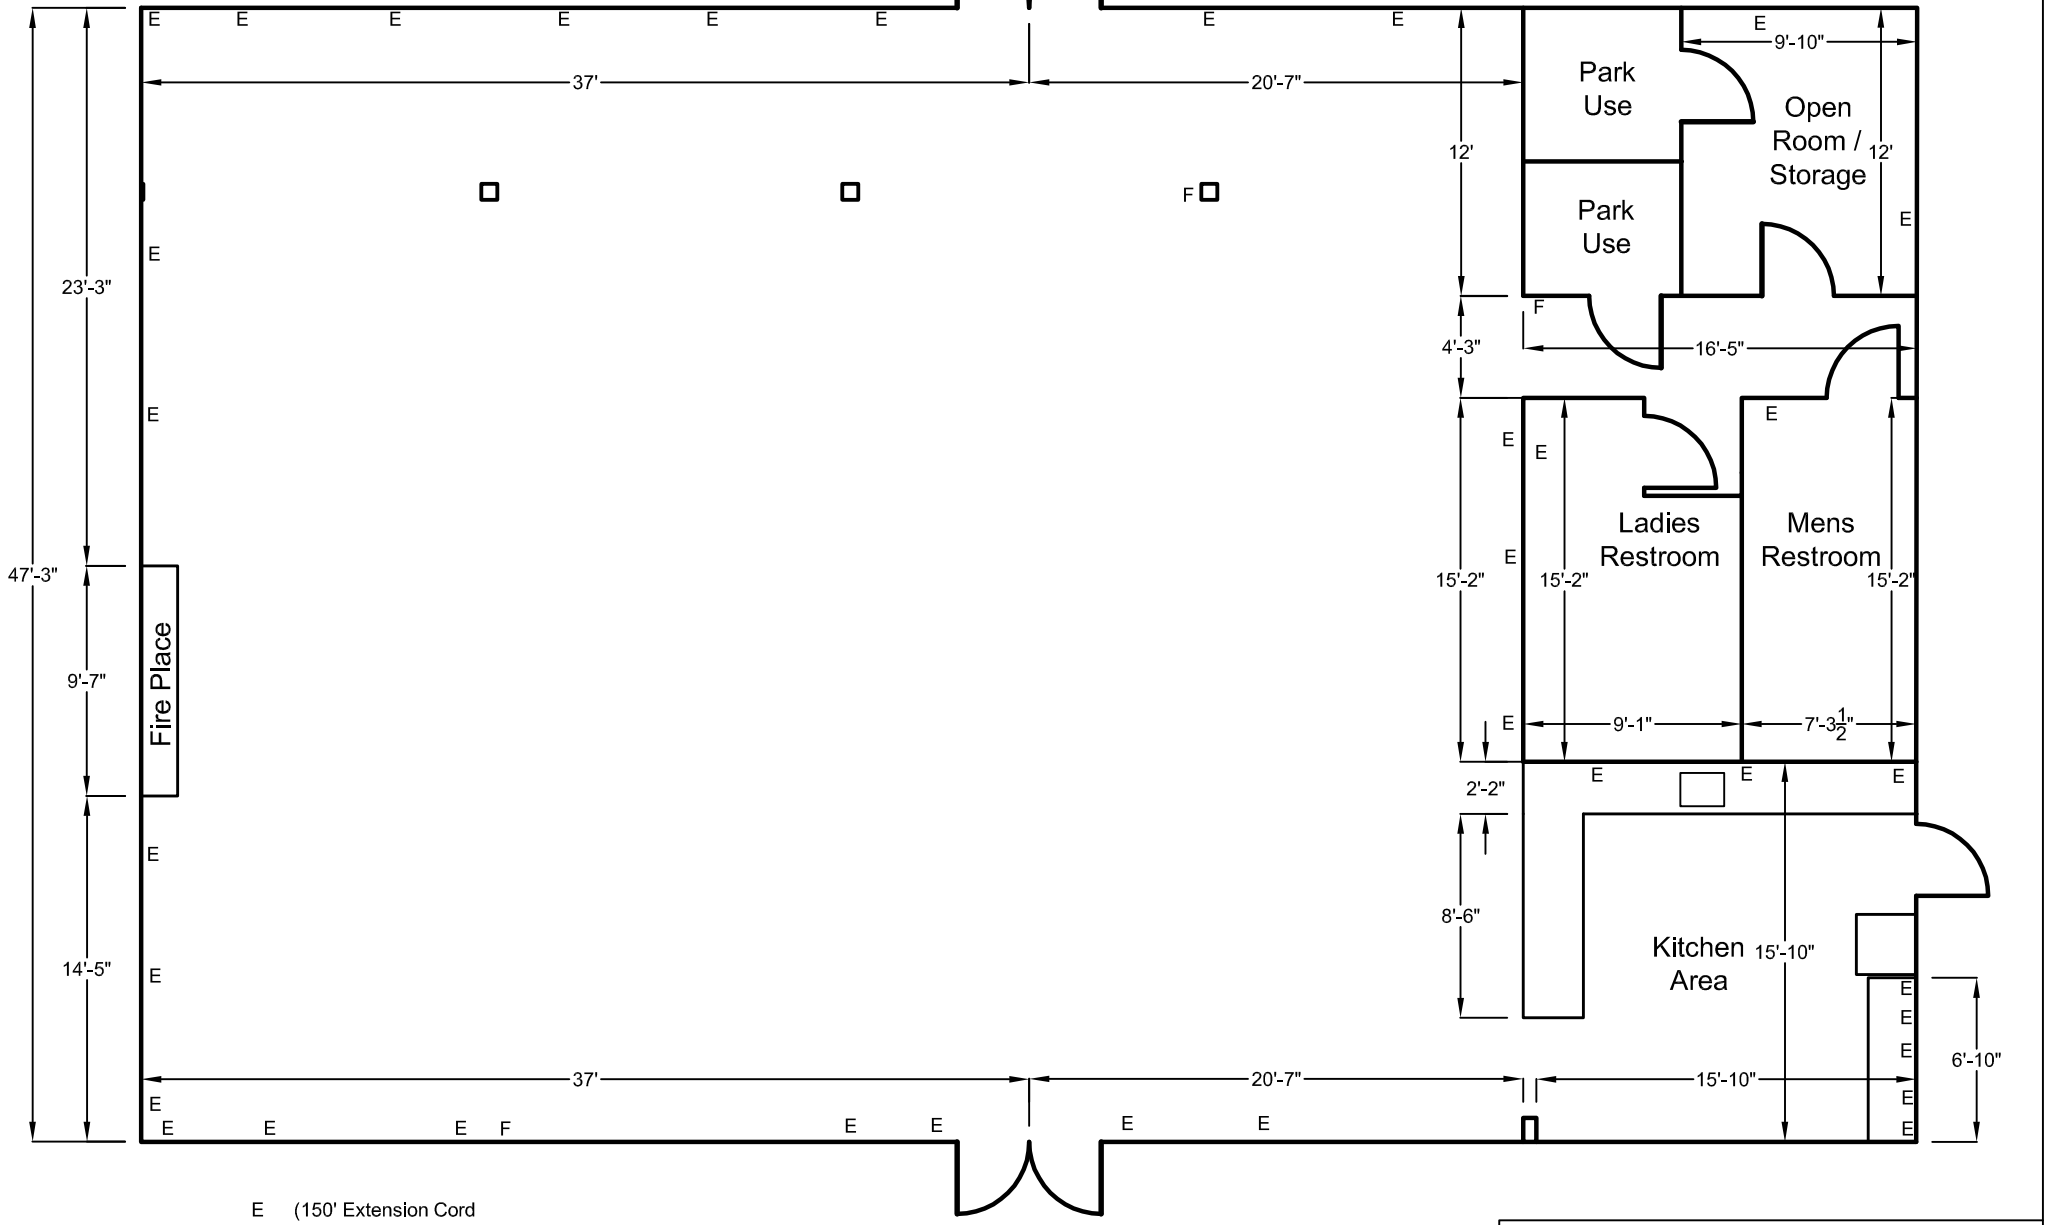

The Main Parking Lot Holds (80) Cars
 An Additional (19) Are Available In The Office Lot

Doors To The Parking Lot

E (150' Extension Cord Needed To Conceal Cord Around Landscaping)

Legend
 F = Fire Extinguisher
 E = Electrical Outlets

107' Long Pathway From The Lodge To The Gazebo

THIS DRAWING IS FOR REFERENCE USE ONLY		
Revised: 7/22/2010	Pattison Lodge 2228 US Hwy 50 Batavia, OH 45103 Ph: (513) 732-2977	Scale: 1/8" = 1'
Ph:(513) 732-2977 Fx:(513) 732-9733	Ph: (513) 732-2977	Sheet 1 of 3

These tables are to scale of the building. For your convenience you may cut these out and place them on the building layout. This will be helpful to plan the event layout. There are (8) 5' Round Tables, (3) 8'x3' Tables, and (25) 6'x3' Tables. It is recommended to seat 7 people at a round table, 6 people at the 6' table, and the 8' table are generally used for food. (214) Chairs are set in the common area and an addition (40) are available for rent.

6' x 3' Tables

8' x 3' Tables

5' Round Tables

THIS DRAWING IS FOR REFERENCE USE ONLY		
Revised: 7/22/2010	Pattison Lodge 2228 US Hwy 50 Batavia, OH 45103 Ph: (513) 732-2977	Scale: 1/8" = 1'
Ph:(513) 732-2977 Fx:(513) 732-9733	Ph: (513) 732-2977	Sheet 2 of 3